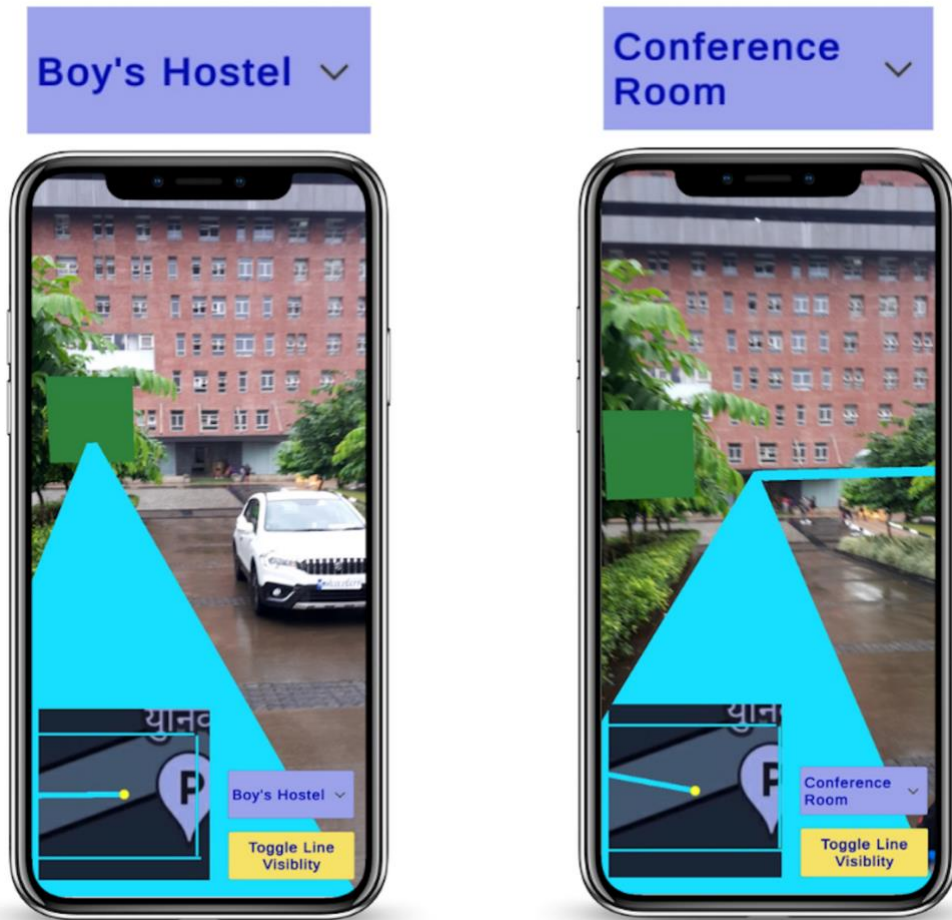

AMINAV

About the Project:

- AMINAV is a Realtime Campus Navigation System, which helps newcomers, visitors, or juniors to navigate themselves throughout the campus of Amity University Mumbai.
- This Application uses Artificial Intelligence and Augmented Reality to locate the user's current location and shows them a virtual path till their desired location.
- A.I Navigation used in the app, not only calculates the shortest distance to help the users save time and energy to reach the destination, but also avoids any obstacles along the way.
- In addition, the Application makes the user more independent, as they won't have to ask anybody to give them directions, which may sometimes be confusing or difficult to remember.

Scope of the Project:

- 36 new maps/destinations will be added in future updates.
- Voice assistant features to be added in future updates.
- Distance measurement and footstep counter till the destination.
- Moreover, users will also be able to add personalized maps/locations by themselves.

Result or outcome of the Project:

1st Price Winners

Value addition to the society:

- The application helps users save time and energy by reaching to the location they want without getting lost.
- It also makes the user more independent, as they won't have to ask anybody to give them directions, which may sometimes be confusing or difficult to remember.
- It can also be implemented in various places like Hospitals, Malls, Grocery stores, Library, etc.

Project Video & Pictures:

Video Link: [View](#) 

Testing

FINAL WORK